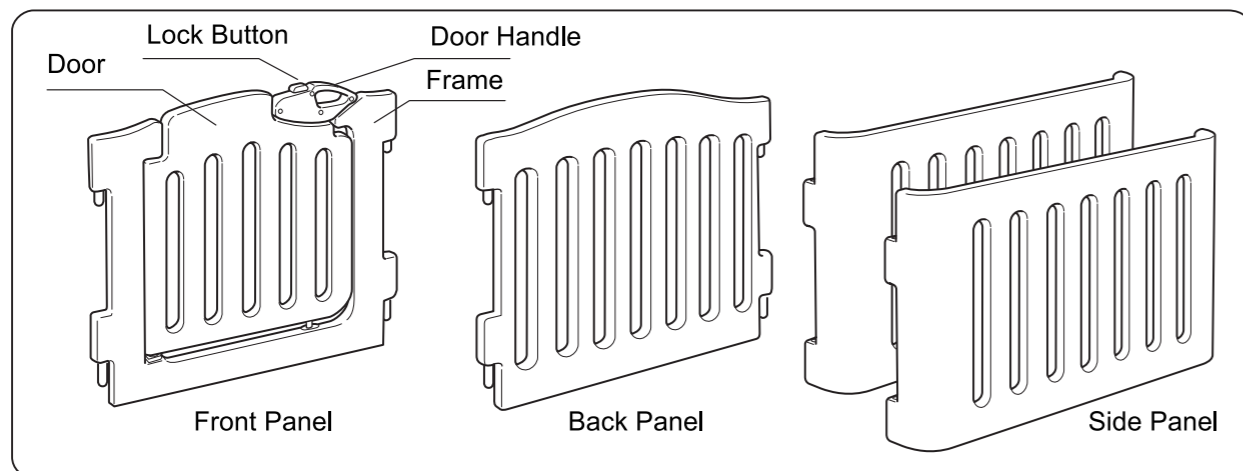

Thank you for choosing Richell's Pet Playpen PT-900.
Please read this instruction manual carefully before assembling or using this product,
and keep for future reference.

Features

Designed for small to medium pets.
Latched door handle locks pet in for extra security.
Gate swings inward/outward for ease of placing/removing pet.
Folds up for easy transport or storage

Parts/Specifications

Dimension: 35.4"W x 35.4"D x 24.8"H
(Height of Side Panel: 22.4")
Materials : Panels: Polyethylene
Door Handle: Polypropylene

How to assemble

Attach Front Panel and Back Panel to Side Panels.
Insert pin properly into pinhole as shown.
Make sure that projection locks into place in pinhole.