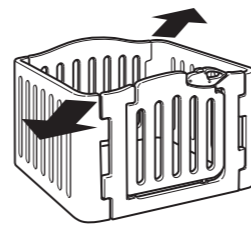

Thank you for choosing Richell's Pet Playpen PT-900.
Please read this instruction manual carefully before assembling or using this product,
and keep for future reference.

Features

Designed for small to medium pets.
Latched door handle locks pet in for extra security.
Gate swings inward/outward for ease of placing/removing pet.
Folds up for easy transport or storage

Parts/Specifications

Dimension: 35.4"W x 35.4"D x 24.8"H
(Height of Side Panel: 22.4")
Materials : Panels: Polyethylene
Door Handle: Polypropylene

How to assemble

Attach Front Panel and Back Panel to Side Panels.
Insert pin properly into pinhole as shown.
Make sure that projection locks into place in pinhole.