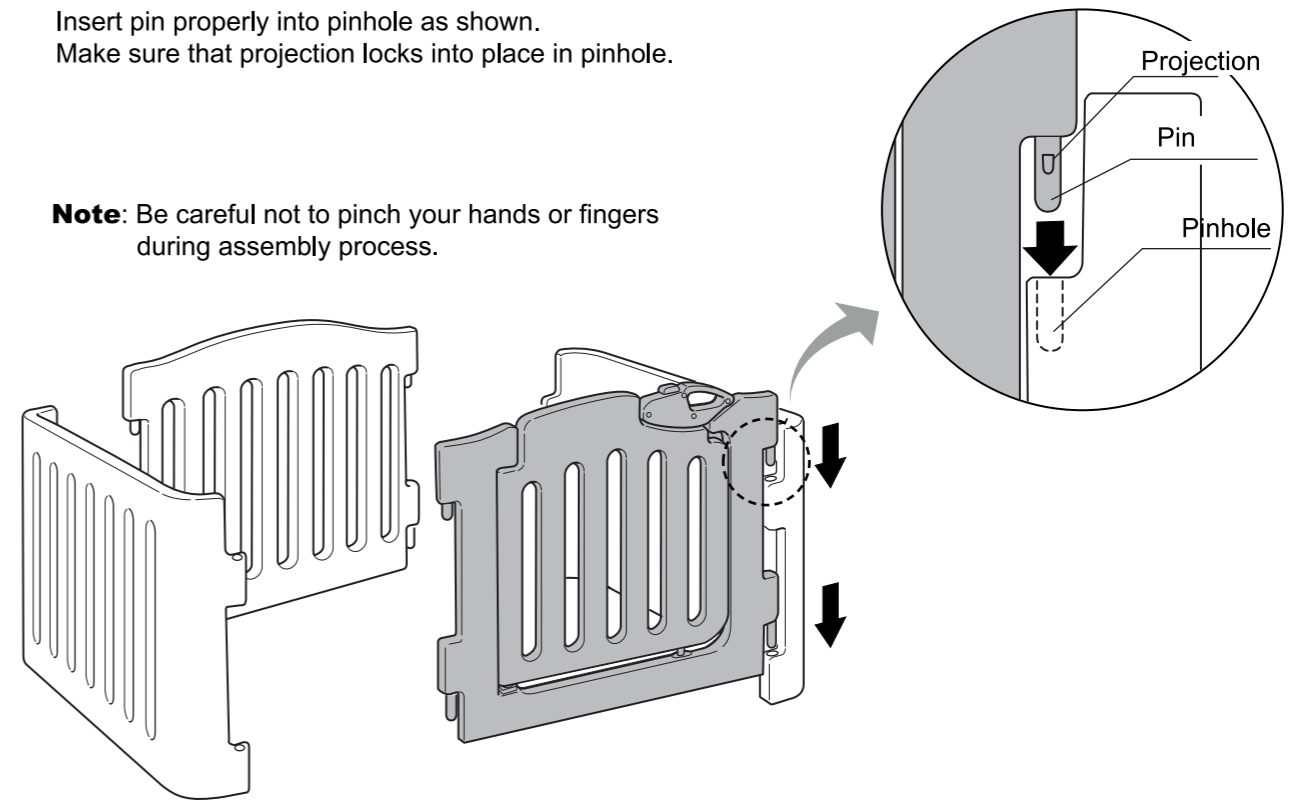

Thank you for choosing Richell's Pet Playpen PT-900.
Please read this instruction manual carefully before assembling or using this product,
and keep for future reference.

Features

Designed for small to medium pets.
Latched door handle locks pet in for extra security.
Gate swings inward/outward for ease of placing/removing pet.
Folds up for easy transport or storage

Warnings

- Do not stand or sit on the product, as it may cause damage to the product.
- The product is designed for use with pets only. Do not use this product for any other purpose/use other than its intended purpose.
- Place the product on a flat, solid surface.
- Keep the product away from fire or extreme high temperatures.
- The product is designed for indoor use only. Do not use it outside.
- Do not push the corner strongly, as it may expand the gap of the corner and cause injuries and deformation.
- Take caution not to pinch your hands or fingers when you open/close the door.
- Do not grasp the Front or Back Panels to move the product, as it may cause panels to disassemble. Grasp side panels.

Parts/Specifications

Dimension: 35.4"W x 35.4"D x 24.8"H
(Height of Side Panel: 22.4")
Materials : Panels: Polyethylene
Door Handle: Polypropylene

How to assemble

Attach Front Panel and Back Panel to Side Panels.
Insert pin properly into pinhole as shown.
Make sure that projection locks into place in pinhole.

Note: Be careful not to pinch your hands or fingers during assembly process.

How to open/close the door

1. **How to open the door:**
   Lift door handle while pushing lock button forward with thumb as shown.
2. **How to close the door:**
   1. To close the door, lower door handle until it snaps properly into place.
   2. Make sure that metal rod inserts into bottom hole and locks securely as shown.