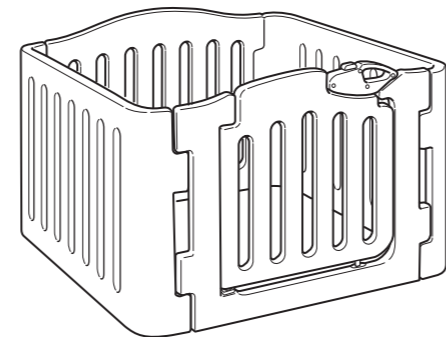

Thank you for choosing Richell's Pet Playpen PT-900.
Please read this instruction manual carefully before assembling or using this product,
and keep for future reference.

Features

Designed for small to medium pets.
Latched door handle locks pet in for extra security.
Gate swings inward/outward for ease of placing/removing pet.
Folds up for easy transport or storage

Parts/Specifications

Dimension: 35.4"W x 35.4"D x 24.8"H
(Height of Side Panel: 22.4")
Materials : Panels: Polyethylene
Door Handle: Polypropylene

How to assemble

Attach Front Panel and Back Panel to Side Panels.
Insert pin properly into pinhole as shown.
Make sure that projection locks into place in pinhole.