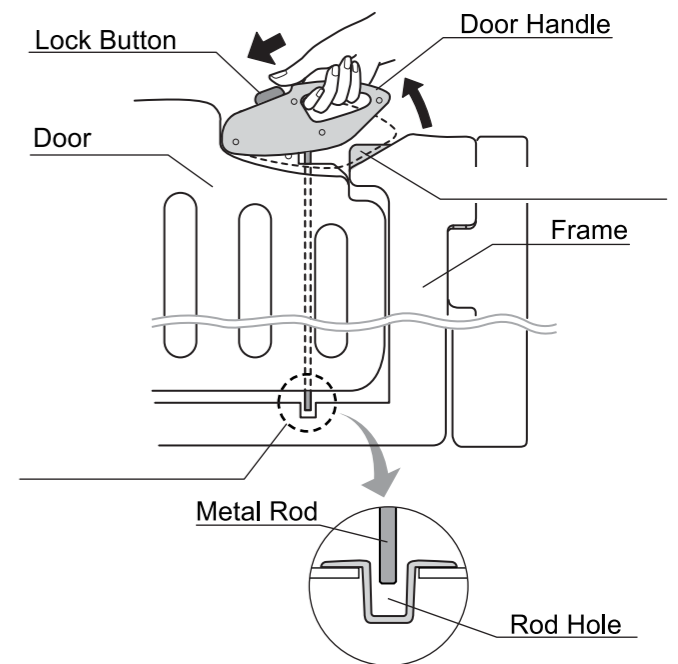

Thank you for choosing Richell's Pet Playpen PT-900.
Please read this instruction manual carefully before assembling or using this product,
and keep for future reference.

Features

Designed for small to medium pets.
Latched door handle locks pet in for extra security.
Gate swings inward/outward for ease of placing/removing pet.
Folds up for easy transport or storage

Parts/Specifications

Dimension: 35.4"W x 35.4"D x 24.8"H
(Height of Side Panel: 22.4")
Materials : Panels: Polyethylene
Door Handle: Polypropylene

How to assemble

Attach Front Panel and Back Panel to Side Panels.
Insert pin properly into pinhole as shown.
Make sure that projection locks into place in pinhole.

Note: Be careful not to pinch your hands or fingers during assembly process.

How to open/close the door

- How to open the door:**
Lift door handle while pushing lock button forward with thumb as shown.
- How to close the door:**
1. To close the door, lower door handle until it snaps properly into place.
2. Make sure that metal rod inserts into bottom hole and locks securely as shown.