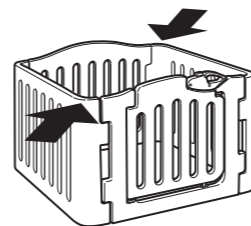

Thank you for choosing Richell's Pet Playpen PT-900.
Please read this instruction manual carefully before assembling or using this product,
and keep for future reference.

Features

Designed for small to medium pets.
Latched door handle locks pet in for extra security.
Gate swings inward/outward for ease of placing/removing pet.
Folds up for easy transport or storage

Parts/Specifications

Dimension: 35.4"W x 35.4"D x 24.8"H
(Height of Side Panel: 22.4")
Materials : Panels: Polyethylene
Door Handle: Polypropylene

How to assemble

Attach Front Panel and Back Panel to Side Panels.
Insert pin properly into pinhole as shown.
Make sure that projection locks into place in pinhole.