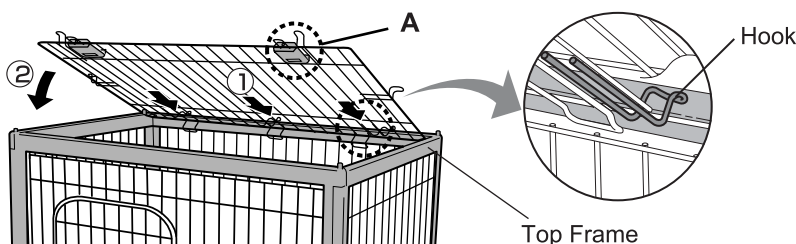

Instruction Manual

Thank you for choosing Richell's Wire Top 90-60.
Please read this instruction manual carefully before assembling or using this product,
and keep for future reference.

Futures

This product is designed exclusively for Richell's Wood Pet Pen 90-60.
Removable Wire Top.

Parts / Specifications

Dimension: 35" W x 23.6D x 2H
(89cmW x 60D x 5H)

Materials: Wire Panel: Steel
Lock: ABS resin

Cautions

- Do not use this product for anything other than its intended purpose.
- Keep the product away from fire or extremely high temperatures.
- Do not stand or sit on the product, as it may cause injury/damage to person or product.
- Do not grasp Top Panel when moving the product.
- Do not place anything on Top Panel.
- Use mild detergent to clean. Do not use harsh chemicals such as benzine or thinner.

How to attach Top Panel to Pen

Note:

This product is designed exclusively for Richell's Wood Pet Pen 90-60.
Wood Pet Pen 90-60 and Tray 90-60 are sold separately.

- (1) Place the rear hooks of Top Panel on Top Frame as shown.
- (2) Lower the front of Top Panel to Top Frame and lock as shown.