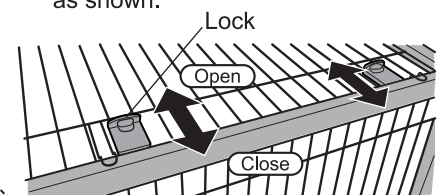

A. How to open Top Panel

Slide Locks of Top Panel to the back as shown.

If you find something wrong with this product, please let us know, thank you!

Designed by:
Richell Corporation, Japan

Distributed by:
Richell USA Inc.
2100 N. Hwy. 360, Suite 1700, Grand Prairie, TX 75050
Phone (972) 641-9795 Fax (972) 641-8495
Visit us at www.richellusa.com
Made in China