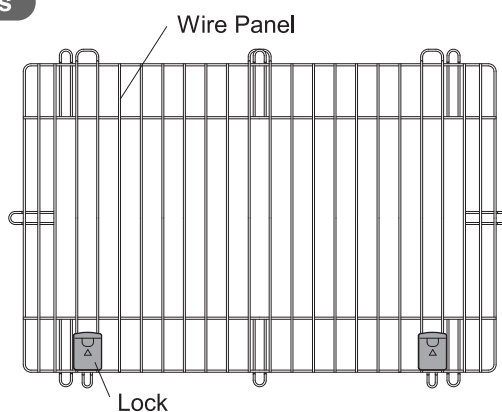

Instruction Manual

Thank you for choosing Richell's Wire Top 90-60.
Please read this instruction manual carefully before assembling or using this product,
and keep for future reference.

Futures

This product is designed exclusively for Richell's Wood Pet Pen 90-60.
Removable Wire Top.

Parts / Specifications

Dimension: 35" W x 23.6D x 2H
(89cmW x 60D x 5H)

Materials: Wire Panel: Steel
Lock: ABS resin

Cautions

- Do not use this product for anything other than its intended purpose.
- Keep the product away from fire or extremely high temperatures.
- Do not stand or sit on the product, as it may cause injury/damage to person or product.
- Do not grasp Top Panel when moving the product.
- Do not place anything on Top Panel.
- Use mild detergent to clean. Do not use harsh chemicals such as benzine or thinner.

How to attach Top Panel to Pen

Note:

This product is designed exclusively for Richell's Wood Pet Pen 90-60.
Wood Pet Pen 90-60 and Tray 90-60 are sold separately.

- (1) Place the rear hooks of Top Panel on Top Frame as shown.
- (2) Lower the front of Top Panel to Top Frame and lock as shown.