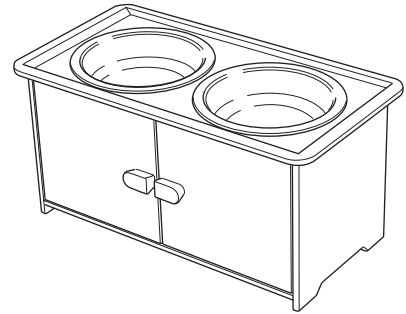

Usage

- This product is designed for feeding & watering dogs and includes a storage cabinet.

Features

- Includes 2 Stainless Steel Bowls (3.8CUP) for feeding and watering.
- Includes storage cabinet for pet food and treats.

Specifications

Product Name	Také Pet Serving Cabinet
Product Size	18.3"W x 9.4"D x 8.9"H
Product Weight	Main unit: 5.3lbs Bowl: 0.15lbs
Material	Main unit: Bamboo(Lacquer finish) Bowl: Stainless Steel

- Please note that product specifications and design may change without prior notice for the purpose of the quality improvement.